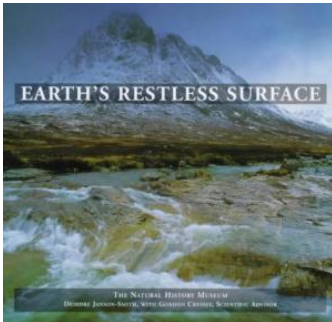

# EARTH S RESTLESS SURFACE

The Natural History Museum, United Kingdom, 1997. Paperback. Book Condition: New. 210 x 195 mm. Language: English . Brand New Book. The surface of the Earth is and always has been in flux, constantly being remodelled by powerful natural forces. This text explores the processes and evidence of change, explaining how to recognize past events in the rocks, guiding through geological time to recreate past landscapes, and illustrating agents of erosion such as water, wind and ice sculpting solid landscapes,...